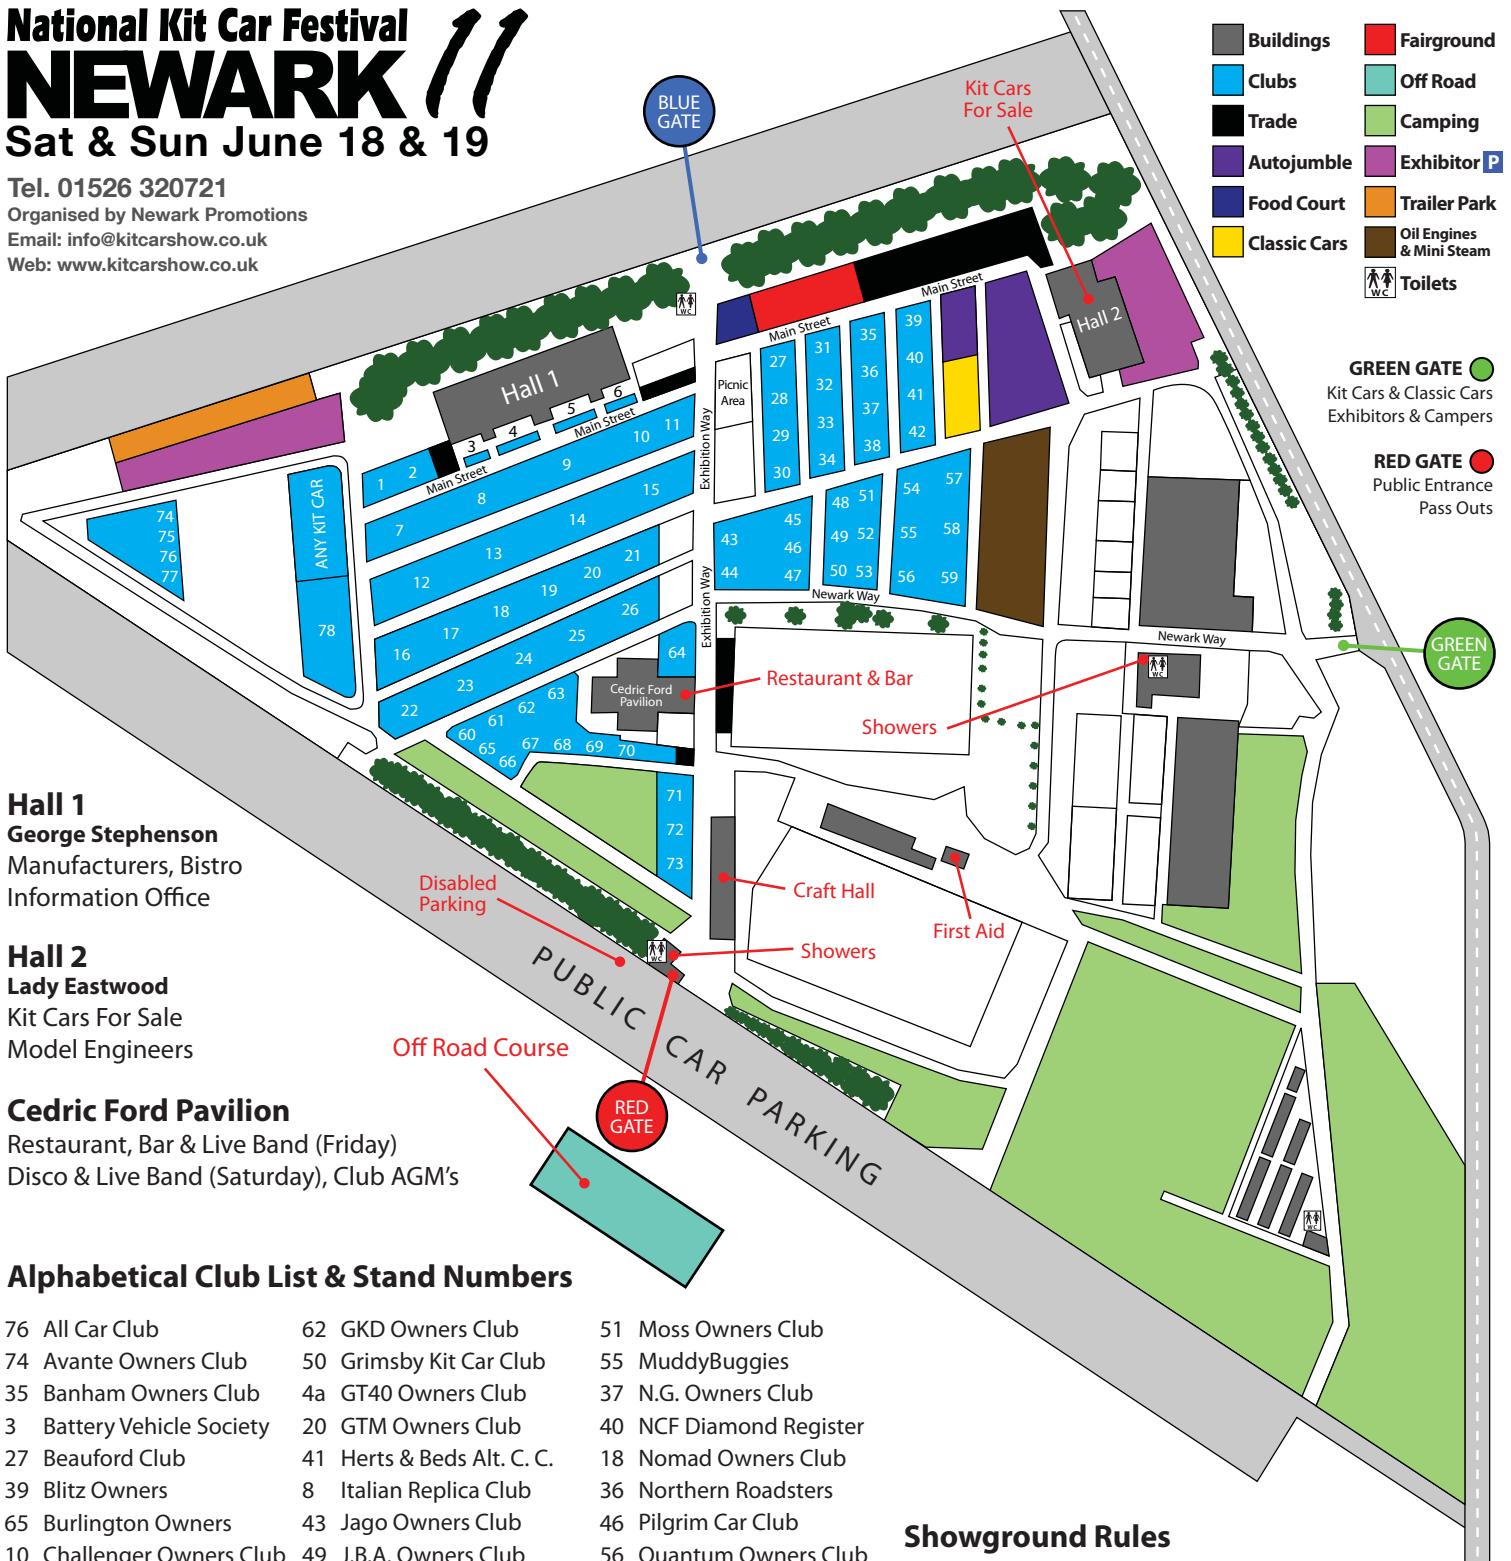

National Kit Car Festival

NEWARK

Sat & Sun June 18 & 19

Tel. 01526 320721

Organised by Newark Promotions

Email: info@kitcarshow.co.uk

Web: www.kitcarshow.co.uk

Hall 1
George Stephenson
Manufacturers, Bistro
Information Office

Hall 2
Lady Eastwood
Kit Cars For Sale
Model Engineers

Cedric Ford Pavilion
Restaurant, Bar & Live Band (Friday)
Disco & Live Band (Saturday), Club AGM's

Alphabetical Club List & Stand Numbers

76 All Car Club	62 GKD Owners Club	51 Moss Owners Club
74 Avante Owners Club	50 Grimsby Kit Car Club	55 MuddyBuggies
35 Banham Owners Club	4a GT40 Owners Club	37 N.G. Owners Club
3 Battery Vehicle Society	20 GTM Owners Club	40 NCF Diamond Register
27 Beauford Club	41 Herts & Beds Alt. C. C.	18 Nomad Owners Club
39 Blitz Owners	8 Italian Replica Club	36 Northern Roadsters
65 Burlington Owners	43 Jago Owners Club	46 Pilgrim Car Club
10 Challenger Owners Club	49 J.B.A. Owners Club	56 Quantum Owners Club
47 Citroen Specials Club	12 Jeremy Phillips S. C.	34 Rickman Cars O. C.
33 Cleveland Kitcar & Specials Owners Club	60 J.Z.R. Pilots Association	14 Robin Hood O. C.
66 Club DRK	26 Locost Car Club	31 Royale Owners Club
75 Club Nova	63 Locust Owners Club	19 Scamp Owners Club
9 Cobra Replica Club	30 Lotus 7 Club of GB	22 Scorpion Owners Club
64 Covin Owners Club	71 Luego Sports Car Club	24 Spartan Owners Club
69 Dakar 4x4 Owners Club	25 Mac#1 Motorsports O. C.	38 Spirit Owners Club
23 Dax Rush Owners Club	72 Magenta Register	67 Suffolk Coastal Kit Cars
42 Deauville Owners Club	53 Marlin Owners Club	21 Team GTM
2 DNA Owners Club	28 Merlin Owners Club	17 Tiger Owners Club
13 Dutton Owners Club	15 MEV Owners Club	59 TVR Car Club
44 Eagle Owners Club	32 Midas Owners Club	4b Ultima
77 East London Kit Car Club	52 Midge Owners & Builders Club	57 Vauxhall Opel Drivers
1 Extreme Owners Club	70 Mini Marcos O. C.	68 Vincent Register
61 Formula 27	16 MK Owners Club	54 Vindicator Owners Club
48 Gentry Register	7 MNR Owners Club	78 Westfield S. C. C.
45 Ginetta Owners Club	73 Mongrels Car Club	11 Wildcat Owners Club

Showground Rules

Road Traffic Act

Visitors, club members and individuals exhibiting their vehicles should be aware that the Road Traffic Act is in force on all parts of the showground. Please drive with care there are many young children around. Do not drive around the showground unnecessarily. There is a 10mph maximum speed limit. Do not drink and drive or take illegal substances, you can be prosecuted for doing so whilst on the showground. Everyone driving a mechanically propelled vehicle on the showground must be insured and hold a current driving licence. Our public liability insurance does NOT cover you for any kind of impact. Mini motor bikes and monkey bikes etc., are prohibited on the showground.

Disabled Parking

An area has been reserved as Disabled Parking adjacent to the Public Entrance. Please ask a parking steward to direct you to it.

Public Car Parking

Members of the public are informed that they use the car parks at their own risk. The organisers cannot accept any responsibility for any damage or theft to or from a vehicle.

General Show Information